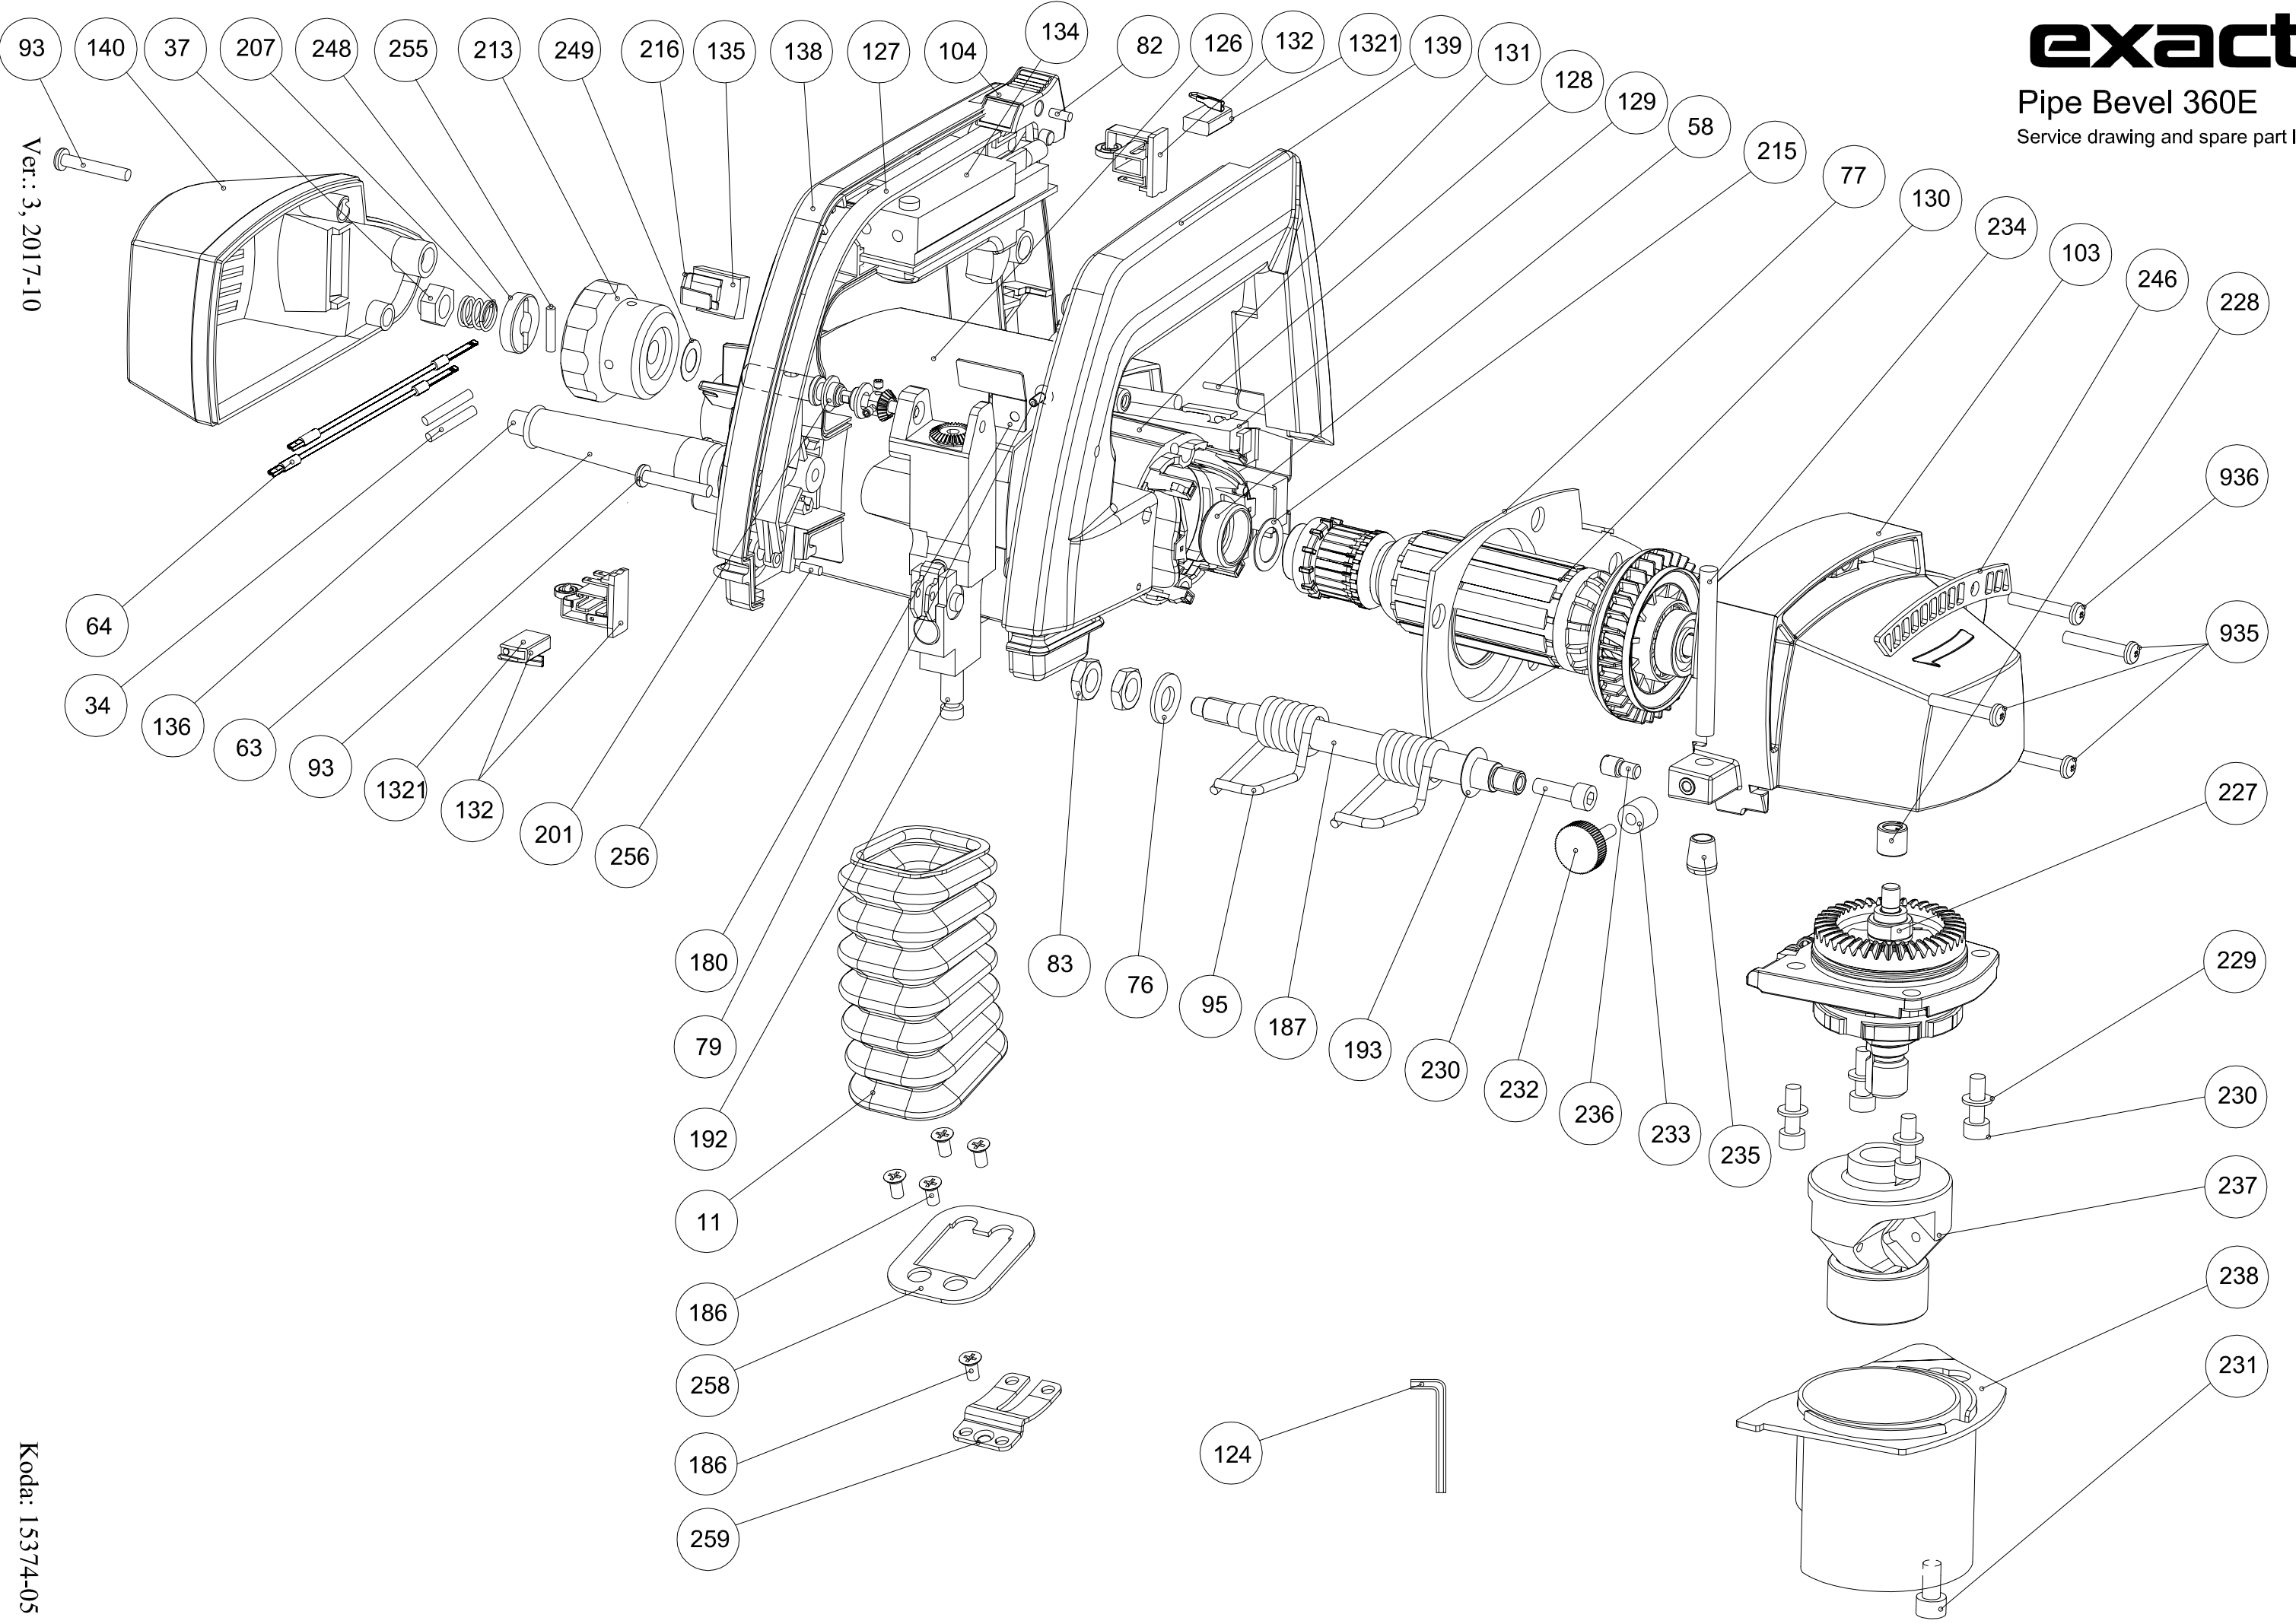

exact

Pipe Bevel 360E

Service drawing and spare part list

Ver.: 3, 2017-10

Koda: 15374-05